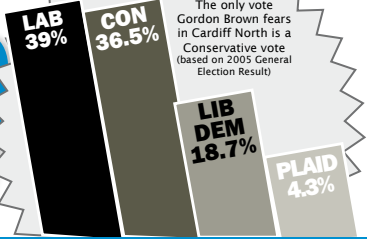

Working hard all year round, not just at election time

intouch

with Llandaff North Conservatives www.jonathanevans.co.uk

LABOUR ROBS TAXPAYERS TO FUND ELECTION ADVERTISING

Jonathan Evans, Conservative Candidate for Cardiff North, has warned that the Labour Government has ordered a massive increase in taxpayer-funded advertising budgets as the General Election approaches.

‘Since Labour came to office there has already been a four-fold increase in advertising promoting the Government, but in the past year of recession, Labour has increased spending still further by 40% to over £232 million. All of that money is coming from taxpayers. At a time when even Labour are

accepting that budgets will need to be cut, the massive increase in Labour Government self-advertising at the taxpayer’s expense is morally unacceptable.’

Jonathan said: ‘We are also seeing newspaper adverts and leaflets promoting MPs continuing to be funded from the House of Commons Communications Allowance, which the Kelly report clearly said was taxpayer funded promotion of MPs and should be stopped. Some MPs just seem to think they can carry on regardless.’

HEALTH REFORMS A STEP CLOSER

The Assembly has finally agreed to Jonathan Morgan’s proposal for Wales to have powers to reform mental health services in Wales. Jonathan has been pioneering a proposed transfer of powers from London to Cardiff to allow the Assembly to provide better services for those with psychological conditions.

The proposal will now be considered by Parliament. Jonathan said: “I am delighted to be the first opposition AM to reach this stage with a proposed transfer of powers – the Assembly needs to do more for those with a mental illness, we need faster intervention services and advocacy to help people get the best help. We should lead the rest of the UK in this important reform.”